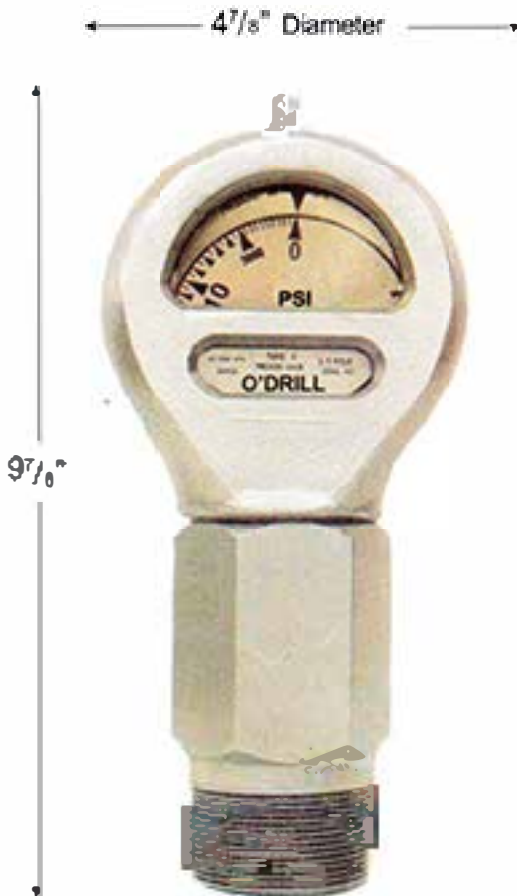

# Type 'F' / Model 6 / Pressure Gauge

*Rugged  
Dependable  
Accurate*

- O'Drill-MCM gauge provides quick, accurate response to pressure changes and minimizes fluctuations by having a built-in dampening mechanism. The gauge is ideal for recording big pumps.
- Temperature range: -50°F to 120°F  
Liquid surrounding gauge mechanism minimizes wear from vibration and mechanical shock.
- Heavy-duty seals create water tight barrier around gauge mechanism.
- Combination threaded male 2" line pipe and threaded female 1" line pipe connection.
- Type 'F' gauge is 9 1/8" high and 4 7/8" wide with a 3 1/2" dial for easy reading.
- Clear lenses are installed for easy reading from a distance of 20 to 30 ft.

To place an order, please specify:

- 1 Unit of measure and pressure range
- 2 Type of service
- 3 O'Drill part number

Part Numbers

Pressure Range	Standard Service	Salt Water Service	Corrosive Fluid Service
1,000 psi	PGF 1M	PGF1MB	PGF1MS
3,000 psi	PGF 3M	PGF3MB	PGF3MS
6,000 psi	PGF 6M	PGF6MB	PGF6MS
10,000 psi	PGF10M	PGF10MB	PGF10MS
15,000 psi		PGF15MB	
20,000 psi		PGF20MB	
7,000 kPa	PGF 7K	PGF7KB	PGF7KS
21,000 kPa	PGF 21K	PGF21KB	PGF21KS
42,000 kPa	PGF 42K	PGF42KB	PGF42KS
70,000 kPa	PGF 70K	PGF70KB	PGF70KS
104,000 kPa	PGF104K	PGF104KB	PGF104KS
140,000 kPa	PGF140K	PGF140KB	PGF140KS
70 Bar	PGF7B	PGF7BB	PGF7BS
210 Bar	PGF21B	PGF21BB	PGF21BS
420 Bar	PGF42B	PGF42BB	PGF42BS
700 Bar	PGF70B	PGF70BB	PGF70BS
1040 Bar	PGF104B	PGF104BB	PGF104BS
1400 Bar	PGF140B	PGF140BB	PGF140BS

★ **Certification:**

All O'Drill-MCM Gauges come with full certification papers upon customer request.

★ **Calibration:**

All gauges are calibrated to within 1 1/2% tolerance.

★ **Gauge Rebuilding Service**